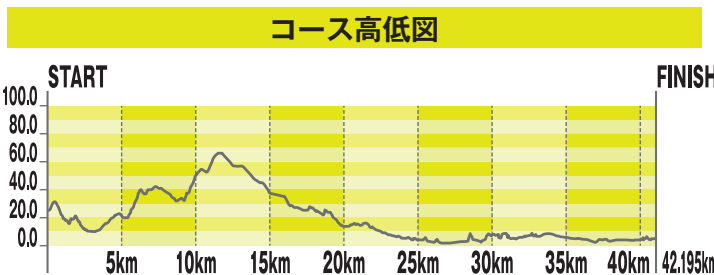

# KM2022 KANAZAWA MARATHON 8th COURSE MAP

42.195KM